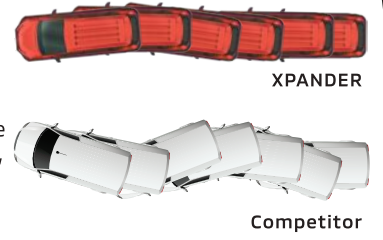

Better Driving Stability

Tower Strut and Rear Crossmember improve stability and handling, even on high speeds.

205mm

High Ground Clearance

Versatile to handle rough roads, light off-road terrain or even flash floods.

Go Where You Want Efficiently

Powered by Mitsubishi's ever-reliable MIVEC engine, XPANDER provides a comfortable drive for any occasion, for any destination.

5.2m